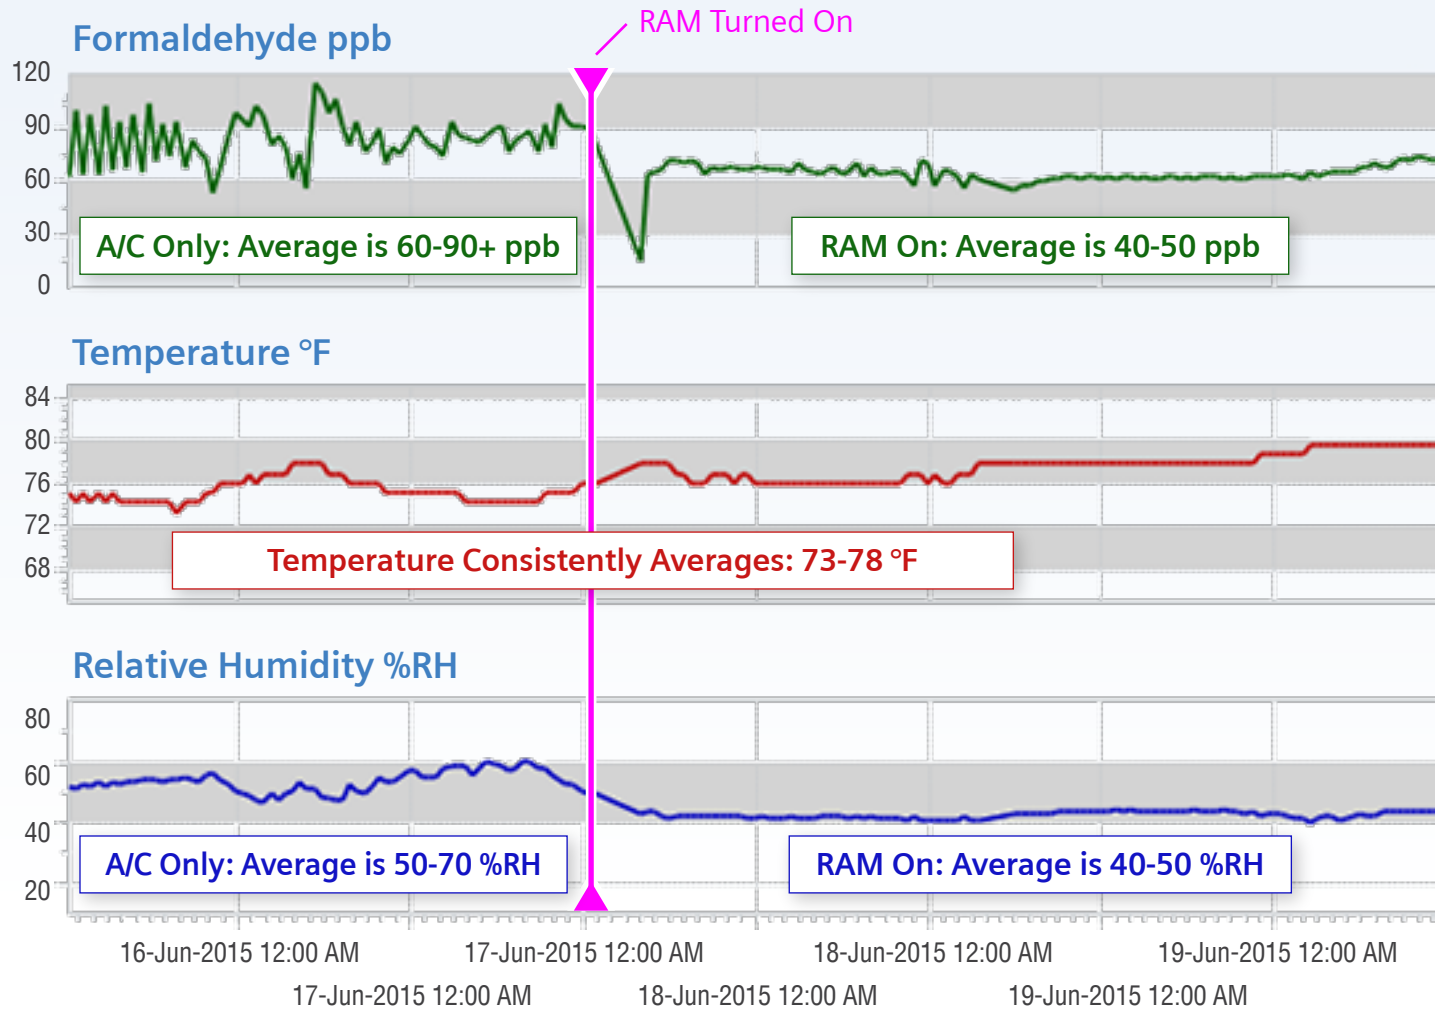

Viking 66' Princess Lily, A/C Only, Then RAM On

A/C Only

- Uncontrolled levels of formaldehyde and humidity
- Uncomfortable and unhealthy

RAM On

- Controlled levels of formaldehyde and humidity
- Comfortable and healthy